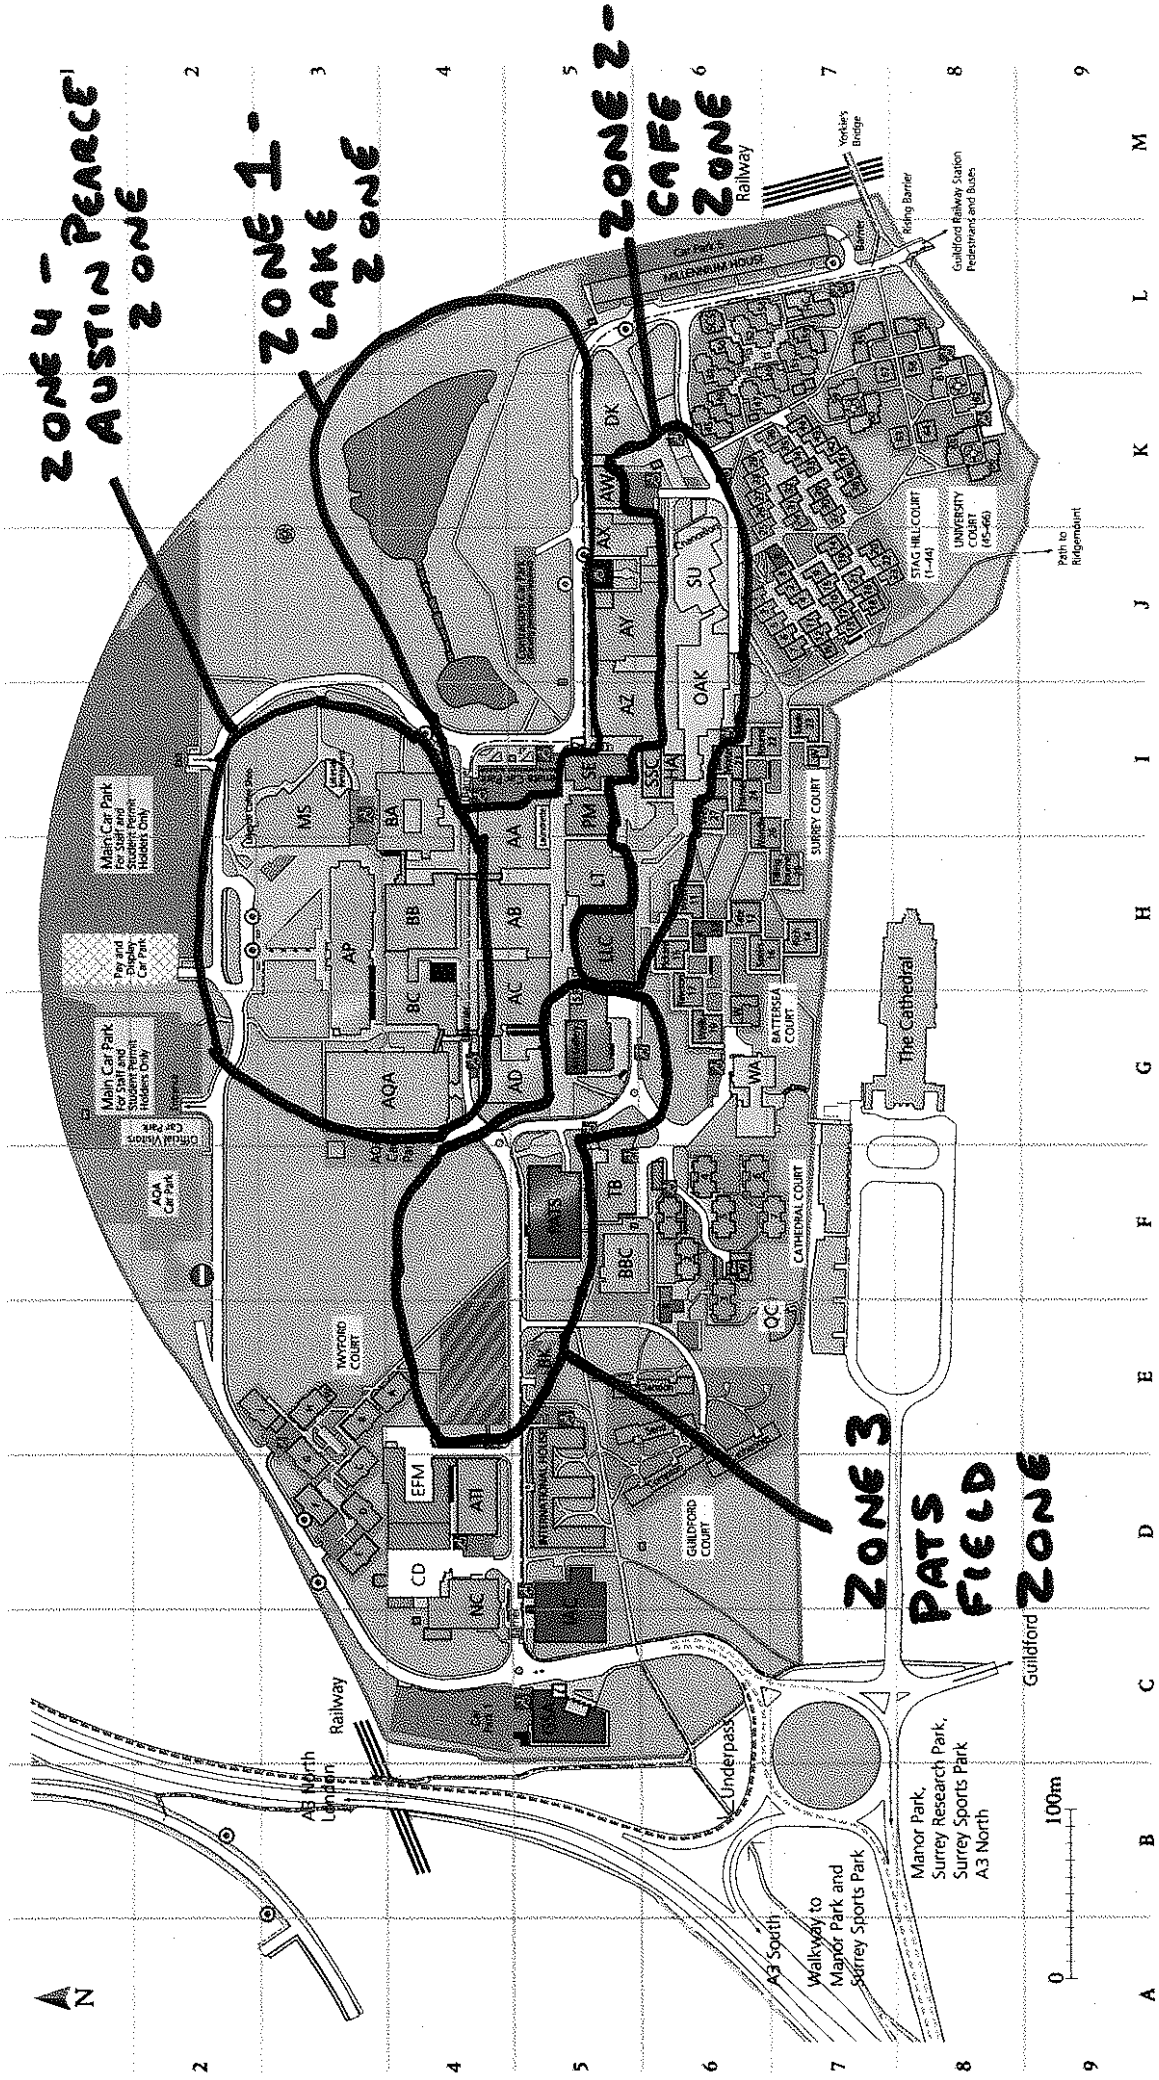

# Stag Hill Campus

- Legend**
- Academic Buildings
  - Arts Buildings
  - Bus Stops
  - Car Parks
  - Central Facilities
  - Central Social Facilities
  - Cycle Parks
  - Walk/Cycle Route
  - Development Area
  - Disabled Parking Spaces
  - External Organisations on campus
  - Information Point
  - Lake and Ponds
  - Research Buildings
  - Residences
  - Residences Reception Buildings
  - Vehicle route to Minor Park
  - Vehicle route to Stag Hill
  - University Buildings